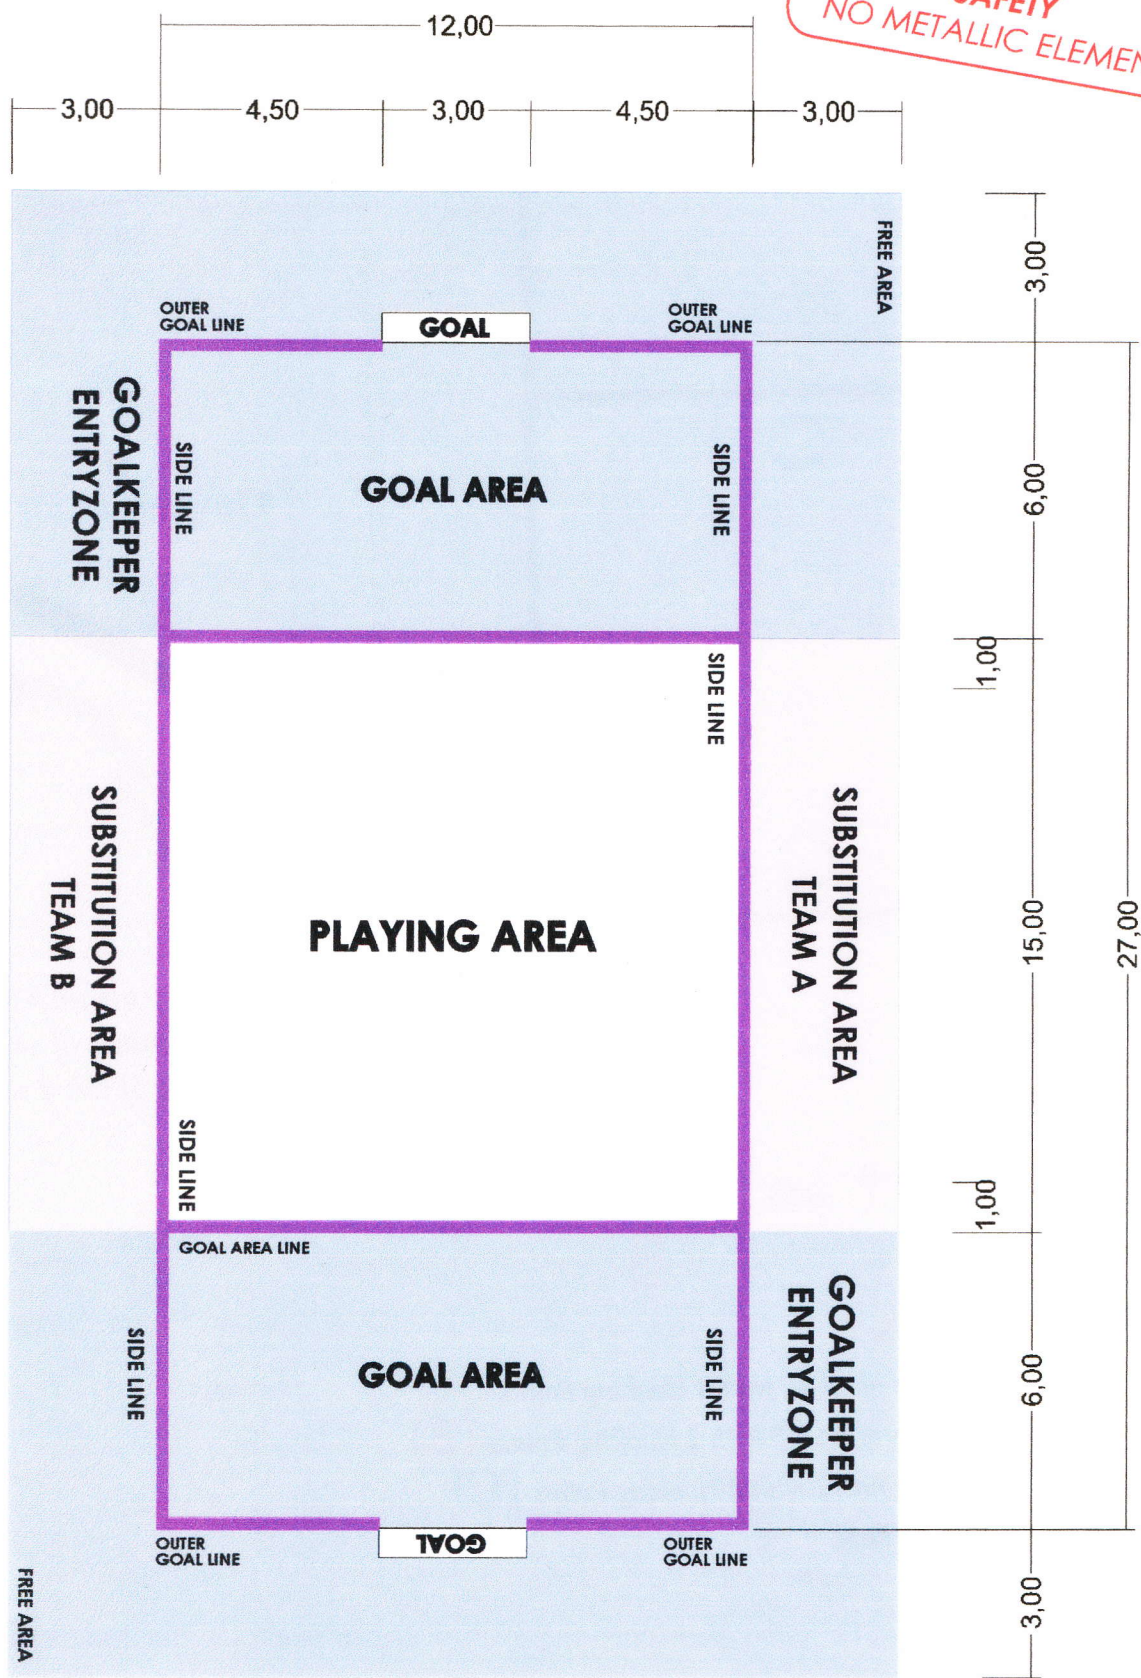

# Beach Handball

Band System  for schools

**SAFETY**  
NO METALLIC ELEMENTS

# Beach Handball

Band System  for schools

**SAFETY**  
NO METALLIC ELEMENTS

The play ground border line is made of soft flat elastic of cm 4 wide.

**COMPONENTS:**

- n°2 - Elastic Lines of mt 27 with 4 Hooking Points (A)
- n°4 - Elastic Lines of mt 4,5 with 2 Hooking Points (B)
- n°2 - Elastic Lines mt 12 with 2 Hooking Points (C)
- n°12- Stakes With Rope
- n°1 - Bag

**PACKING**

1 SET BAND SYSTEM: 1 box, cm 33x24x22,5 - Kg 3,680