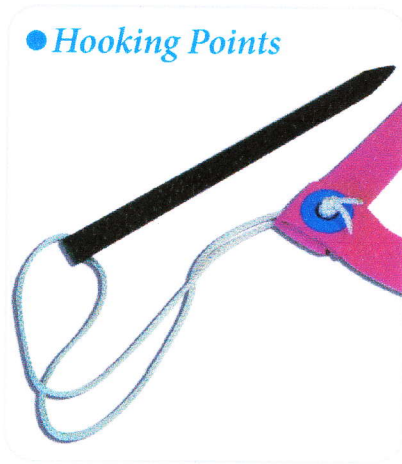

# Beach Handball

Band System  for schools

**SAFETY**  
NO METALLIC ELEMENTS

# Beach Handball

Band System  for schools

**SAFETY**  
NO METALLIC ELEMENTS

The play ground border line is made of soft flat elastic of cm 4 wide.

**COMPONENTS:**

- n°2 - Elastic Lines of mt 27 with 4 Hooking Points (A)
- n°4 - Elastic Lines of mt 4,5 with 2 Hooking Points (B)
- n°2 - Elastic Lines mt 12 with 2 Hooking Points (C)
- n°12- Stakes With Rope
- n°1 - Bag