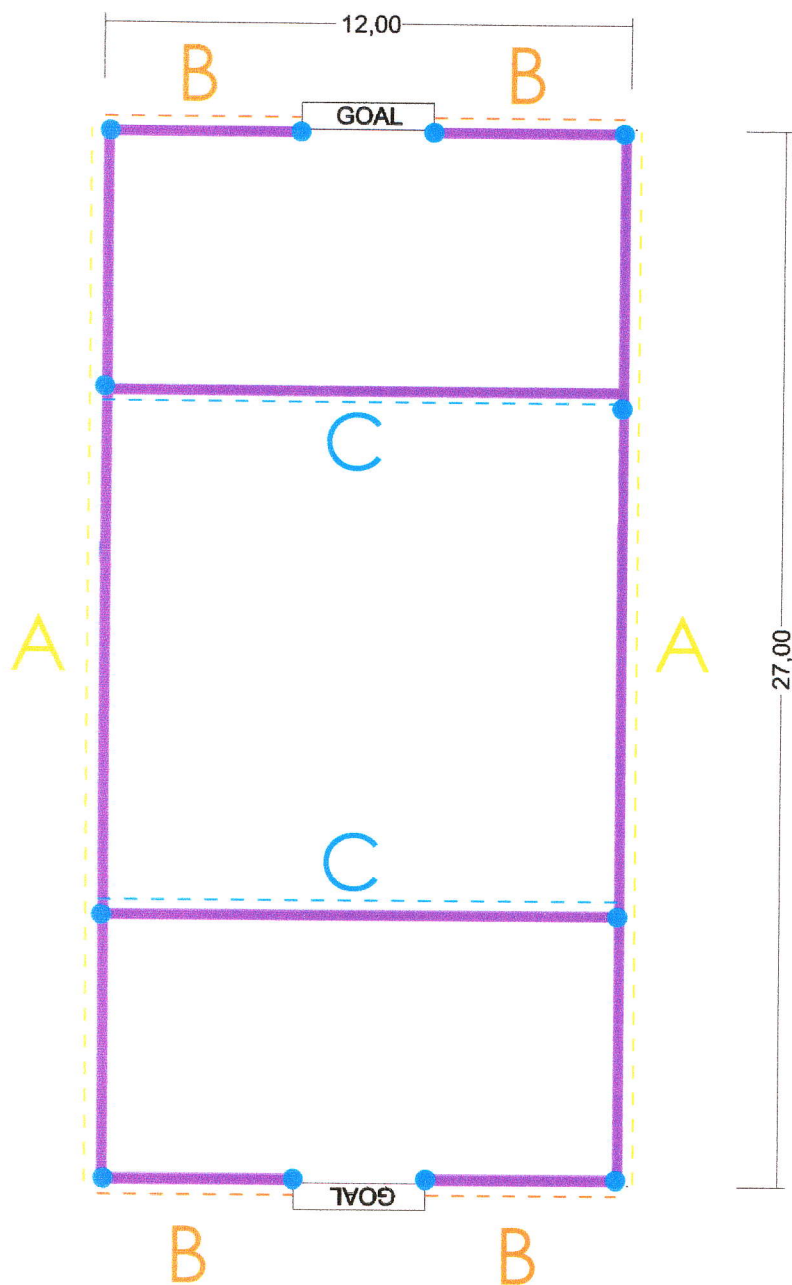

# Beach Handball

Band System  for schools

**SAFETY**  
NO METALLIC ELEMENTS

The play ground border line is made of soft flat elastic of cm 4 wide.

**COMPONENTS:**

- n°2 - Elastic Lines of mt 27 with 4 Hooking Points (A)
- n°4 - Elastic Lines of mt 4,5 with 2 Hooking Points (B)
- n°2 - Elastic Lines mt 12 with 2 Hooking Points (C)
- n°12- Stakes With Rope
- n°1 - Bag

**PACKING**

1 SET BAND SYSTEM: 1 box, cm 33x24x22,5 - Kg 3,680